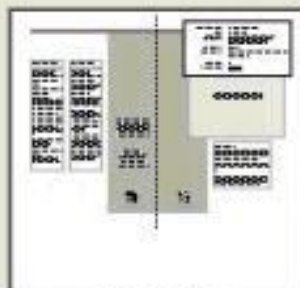

1000325.PMT

2000349.PMT