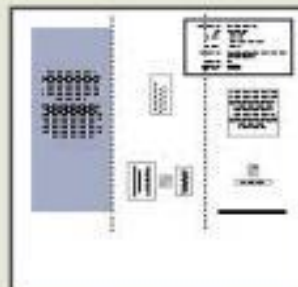

1000326.PMT