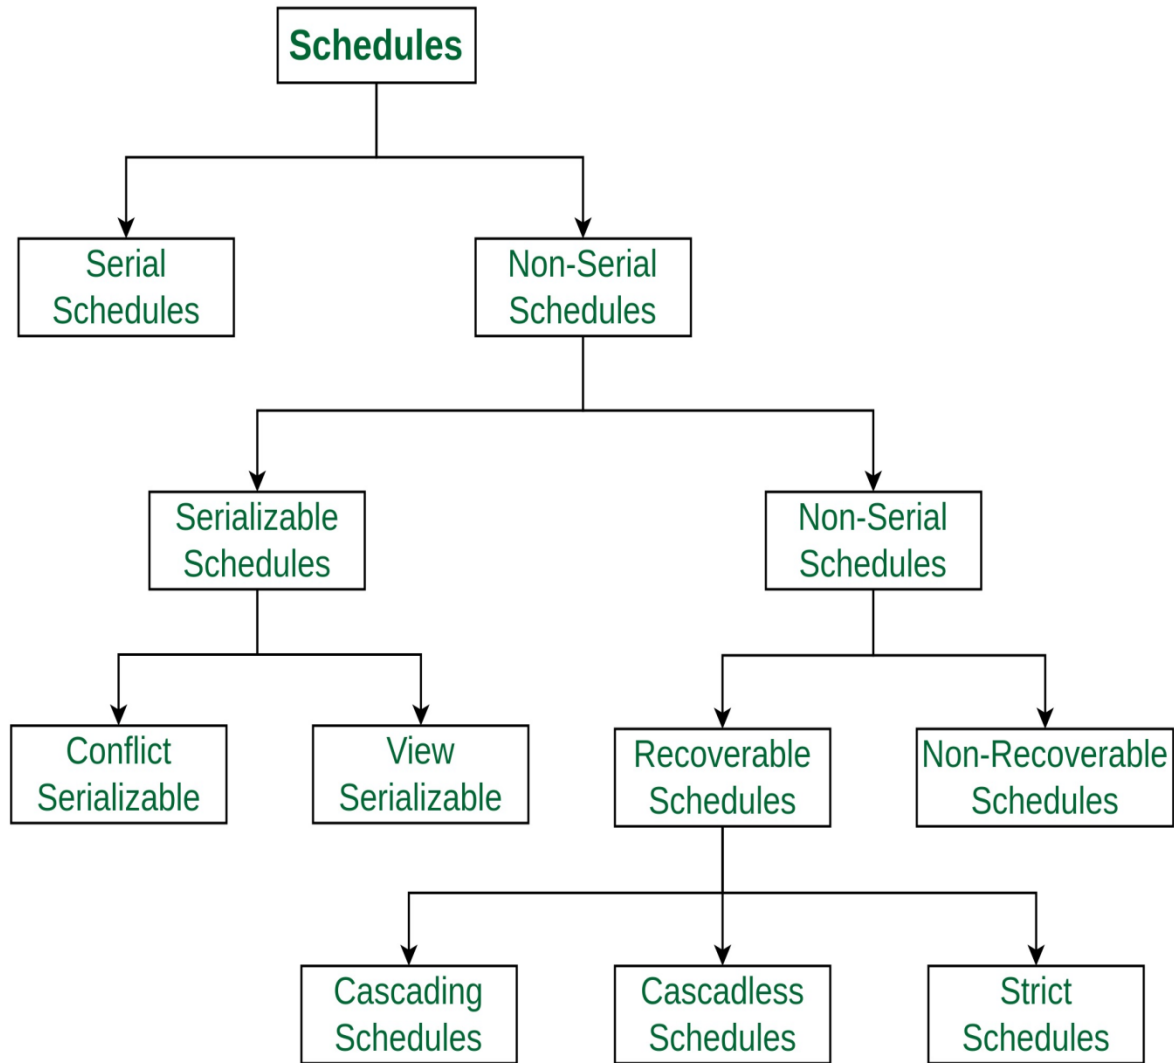

## **DMBS / DATABASE TECHNOLOGIES**

# Database Management System

Administrators

End Users

Designers

**App**

**User**

**App**

**Database  
Management  
System  
(DBMS)**

**Database  
(DB)**

# Types of schedules in DBMS

ORACLE

PostgreSQL

Microsoft SQL Server 2008

TERADATA

DBMS

Application  
Programmers

End User