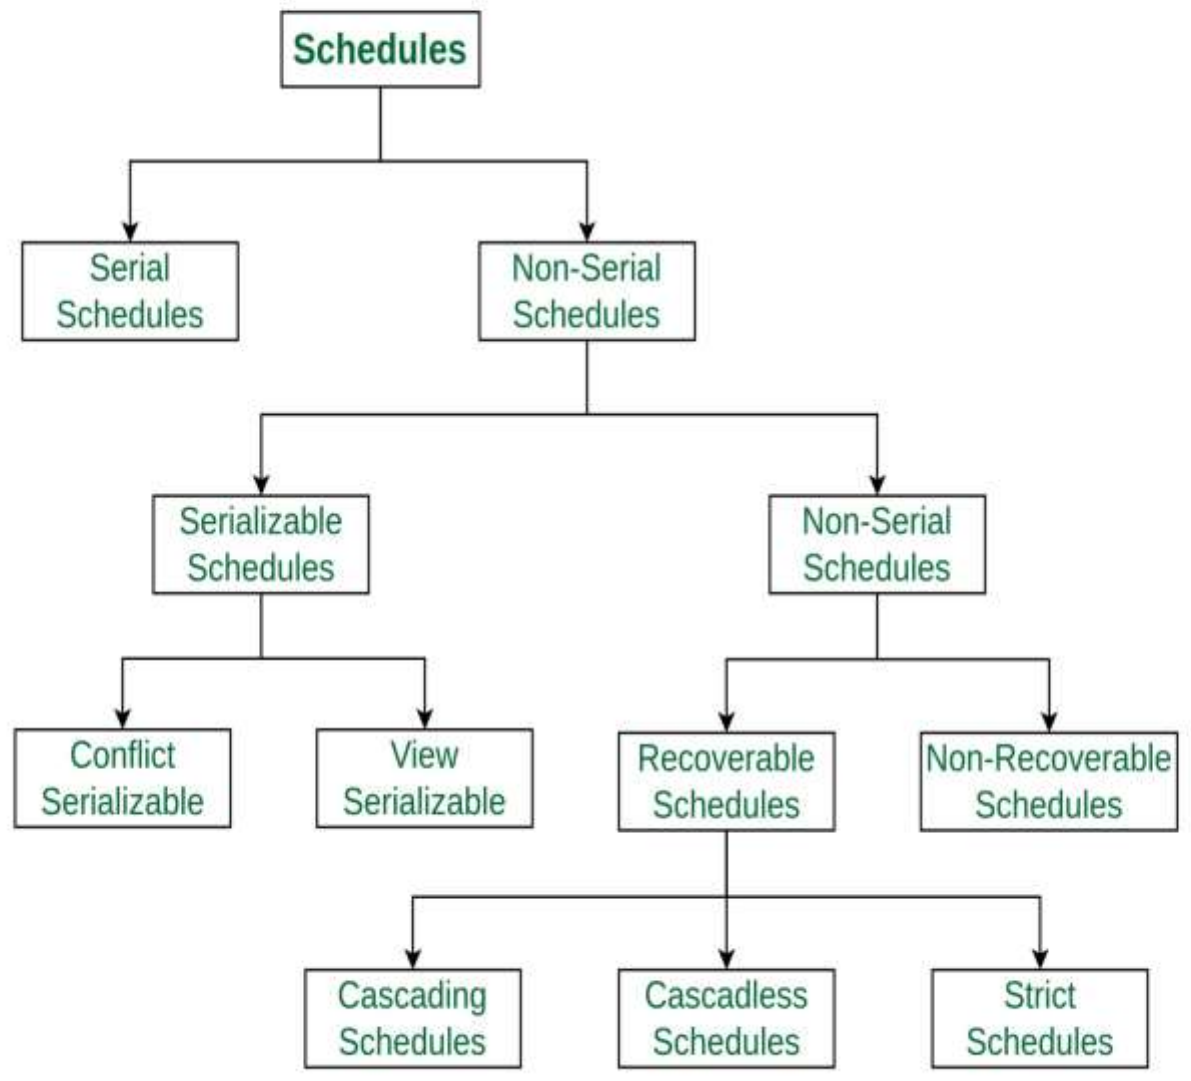

A Holistic View on
DMBS / DATABASE TECHNOLOGIES

Database Management System

Administrators

End Users

Designers

App

User

App

**Database
Management
System
(DBMS)**

**Database
(DB)**

Types of schedules in DBMS

ORACLE

PostgreSQL

Microsoft
SQL Server 2008

SQLite

TERADATA

DBMS

Database

Data and Programs

Application Programmers

End User